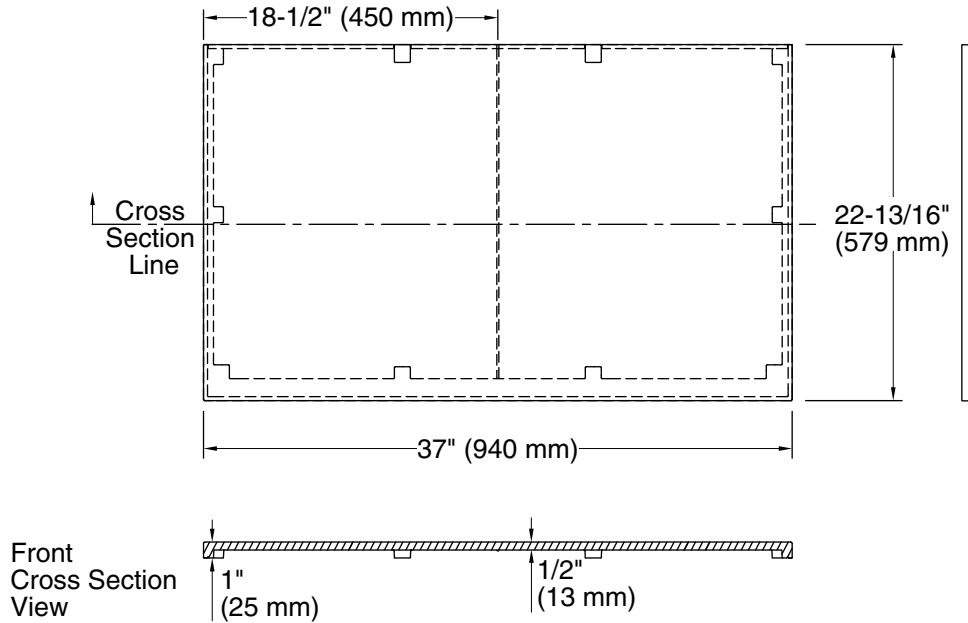

### Features

- Pairs with KOHLER drop-in and above-counter bathroom sinks.
- Pilot holes for 4" (102 mm) centerset, 8" (203 mm) widespread, or single-hole faucet installation.
- Coordinates with the industry-standard 36" (914 mm) KOHLER vanities.
- Field trimmable for alcove and corner installations.
- Optional side and backsplashes available (sold separately).

### Installation

- Vanity top.
- Accommodates single, 4" centerset, and 8" widespread faucet configurations.

#### Technical Information

All product dimensions are nominal.

Installation: Vanity top/ITB